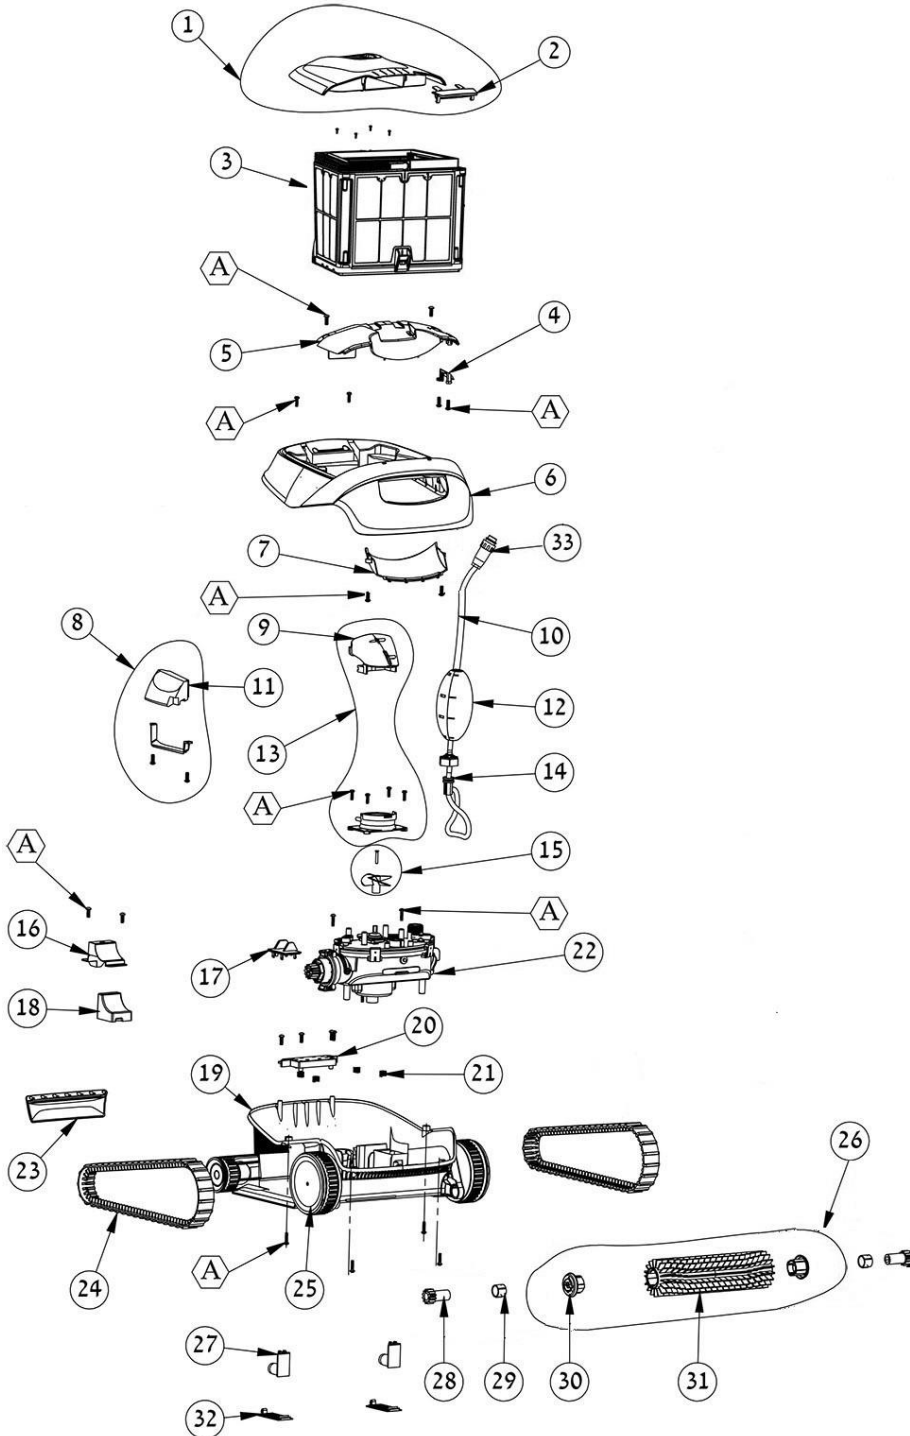

DOLPHIN S100

Item #	Item Number	Description
29	9983042	ACTIVE BRUSH BUSHING M1
30	9983017	ACTIVE BRUSH ADAPTOR FOR M1
31	99831221	BLUE BRUSH FOR ACTIVE BRUSH
32	9983039	BYPASS BOTTOM COVER
33	5000009	AMPHENOL PLUG
A	3379616-A	SCREW KA50X16 WN1412