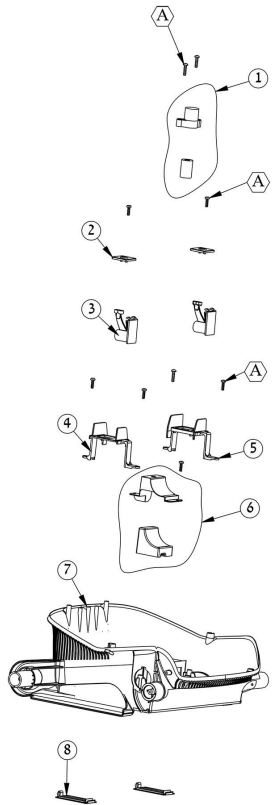

DOLPHIN S100

#19 (chassis assembly m1c)