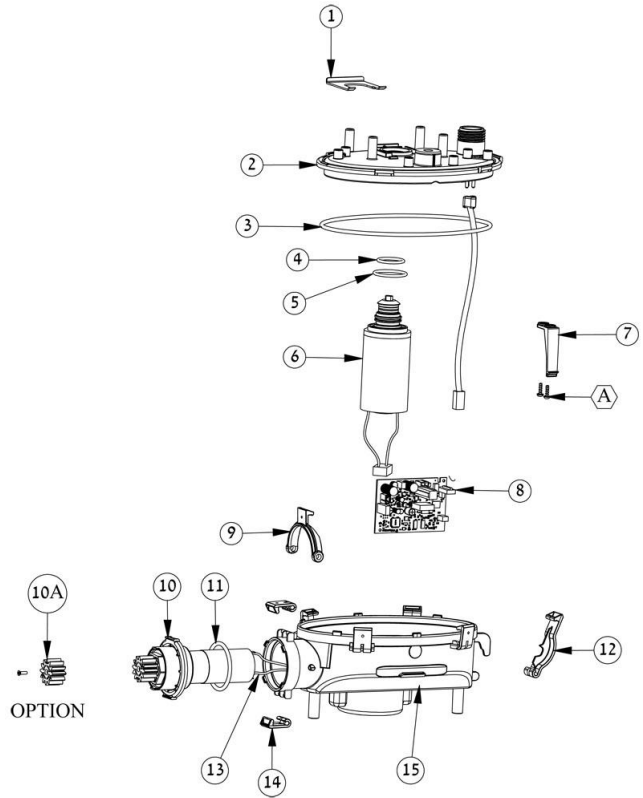

DOLPHIN S100

Item #	Item Number	Description
29	9983042	ACTIVE BRUSH BUSHING M1
30	9983017	ACTIVE BRUSH ADAPTOR FOR M1
31	99831221	BLUE BRUSH FOR ACTIVE BRUSH
32	9983039	BYPASS BOTTOM COVER
33	5000009	AMPHENOL PLUG
A	3379616-A	SCREW KA50X16 WN1412

DOLPHIN S100

#01 (ps basic 230v)

#03 (filters s100 - catalog kit)

#12 (float assy d.basic float blue)

November 2005 - P/No 8170070

#14 (retrofit for cable con. 2015)

September 2004 - 8170051

DOLPHIN S100

#19 (chassis assembly m1c)

#22 (motor unit catalog kit s100)

#25 (s100 drive sys cat. kit)