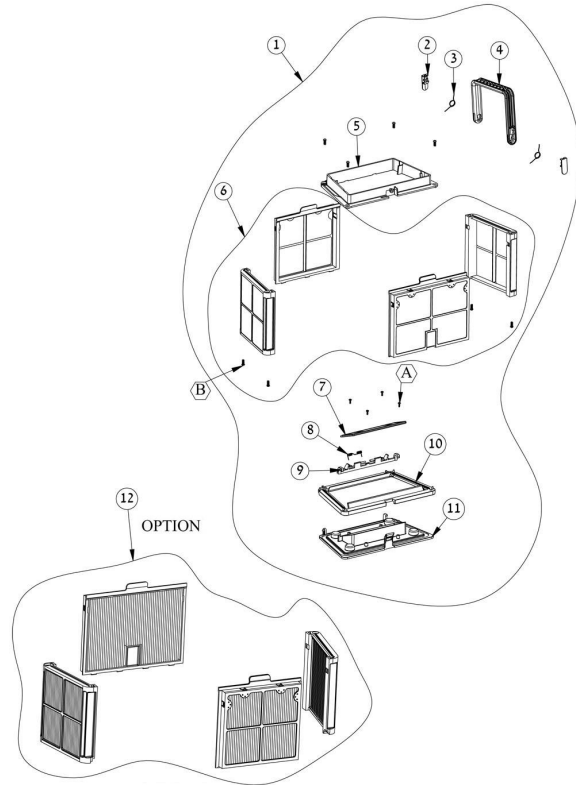

#03 (filters s100 - catalog kit)