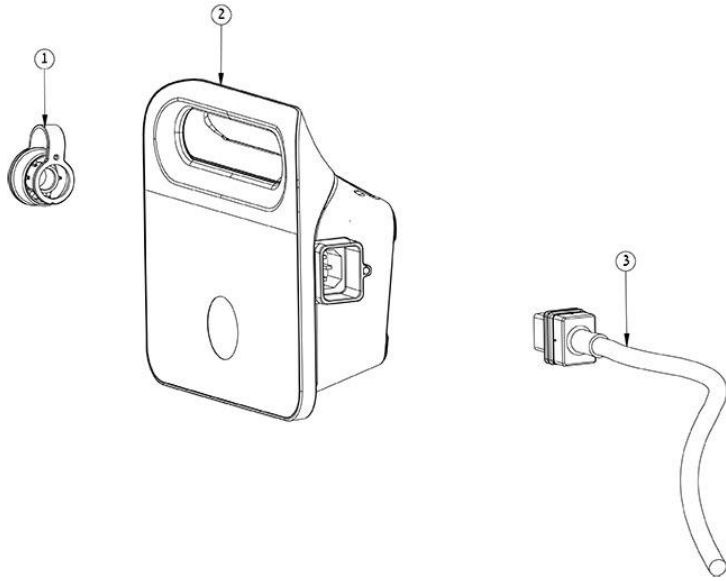

DOLPHIN S100

#01 (ps basic 230v)