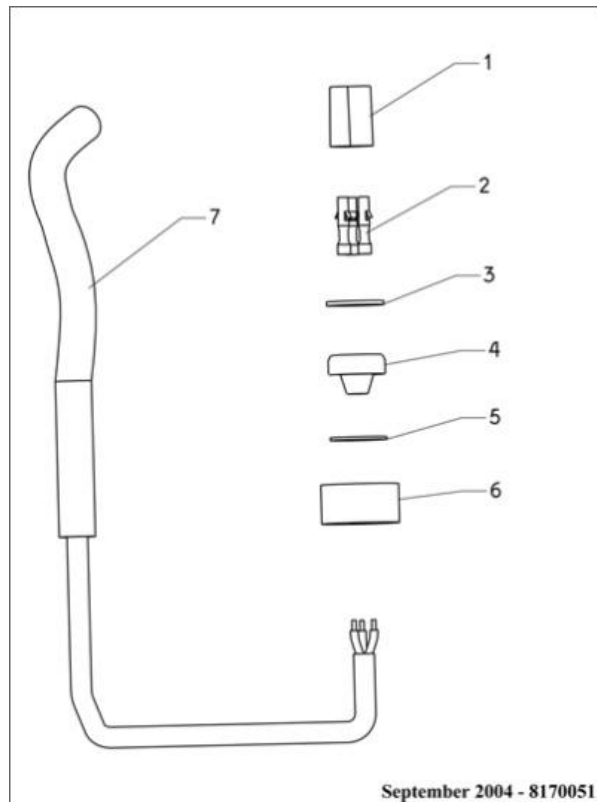

DOLPHIN S100

Item #	Item Number	Description
29	9983042	ACTIVE BRUSH BUSHING M1
30	9983017	ACTIVE BRUSH ADAPTOR FOR M1
31	99831221	BLUE BRUSH FOR ACTIVE BRUSH
32	9983039	BYPASS BOTTOM COVER
33	5000009	AMPHENOL PLUG
A	3379616-A	SCREW KA50X16 WN1412

DOLPHIN S100

#01 (ps basic 230v)

#03 (filters s100 - catalog kit)

#12 (float assy d.basic float blue)

November 2005 - P/No 8170070

#14 (retrofit for cable con. 2015)

September 2004 - 8170051

DOLPHIN S100