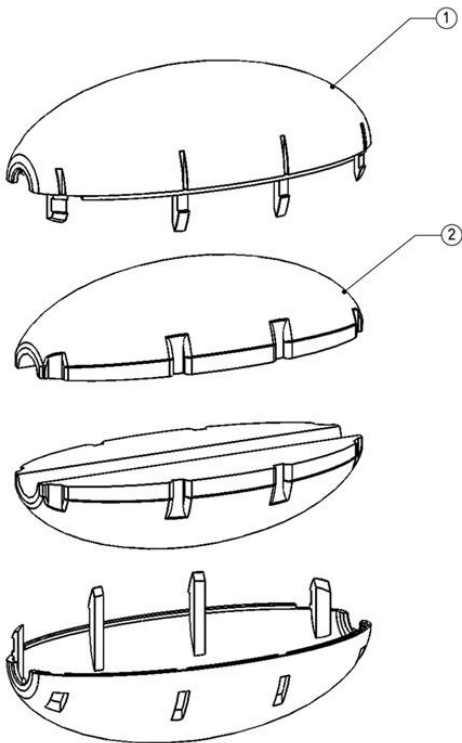

DOLPHIN S100

Item #	Item Number	Description
29	9983042	ACTIVE BRUSH BUSHING M1
30	9983017	ACTIVE BRUSH ADAPTOR FOR M1
31	99831221	BLUE BRUSH FOR ACTIVE BRUSH
32	9983039	BYPASS BOTTOM COVER
33	5000009	AMPHENOL PLUG
A	3379616-A	SCREW KA50X16 WN1412

DOLPHIN S100

#01 (ps basic 230v)

#03 (filters s100 - catalog kit)

#12 (float assy d.basic float blue)

November 2005 - P/No 8170070

#14 (retrofit for cable con. 2015)

September 2004 - 8170051

DOLPHIN S100